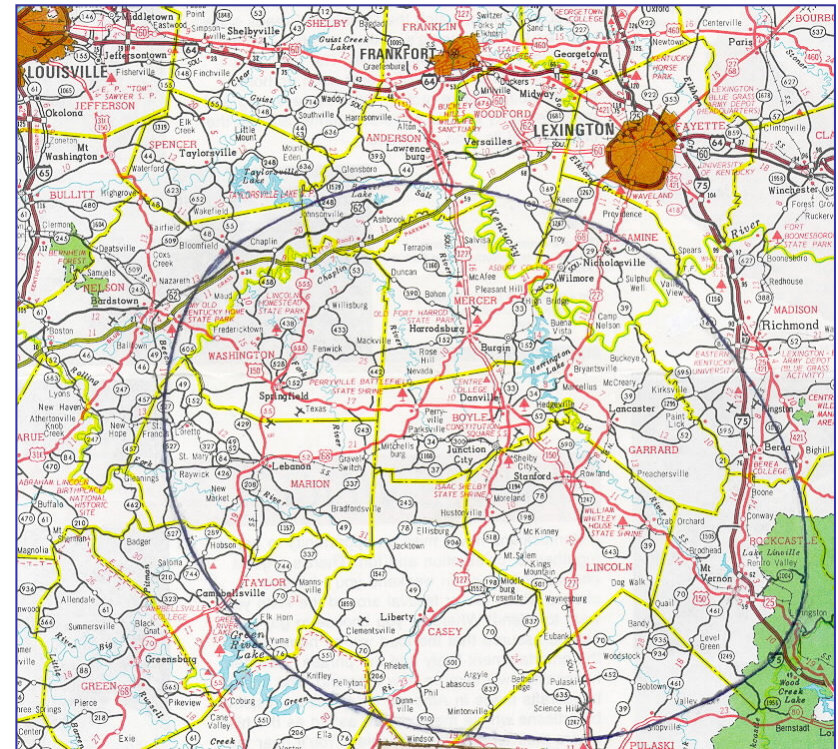

**Take A Good Look At What You're Buying
With Christian Radio**